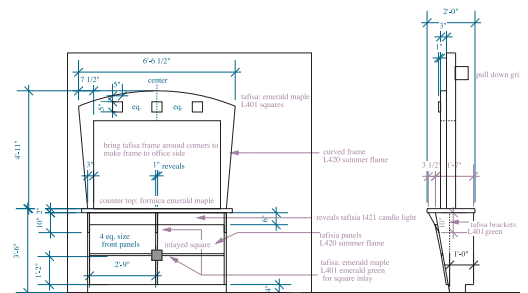

St. John's Ambulance - Reception Counter

ABOUT ME

- 12 years of experience as an interior designer/instructor
- Author of the Home Furniture Planner. A space planning kit for your home.
- Editor of the Home Advisor. A monthly design, renovation and lifestyle publication.
- Various feature articles in Winnipeg Free Press - Sunday Homes, Winnipeg Sun, Manitoba Business
- Feature article in Canadian House and Home
- Feature articles in Canadian Living Magazine
- Feature article in The Costco Connection
- Belinda has been featured on City Line, Home and Garden Television, Daytime

EDUCATION

- Bachelor of Interior Design (1990)
  HONOURS
  The University of Manitoba
  Faculty of Architecture
- Bachelor of Arts (1986) French & English
  The University of Winnipeg
  Final year completed in Paris, France.
  The Sorbonne University